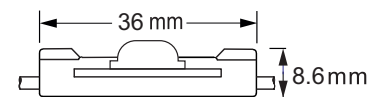

Beam angle is 165°

DIMENSIONS

CONNECTION

PACKAGING

Packing type	Chain	Package	Box
Quantity	20 pcs	200 pcs	1200 pcs
Weight	0,3 kg	3 kg	19,8 kg