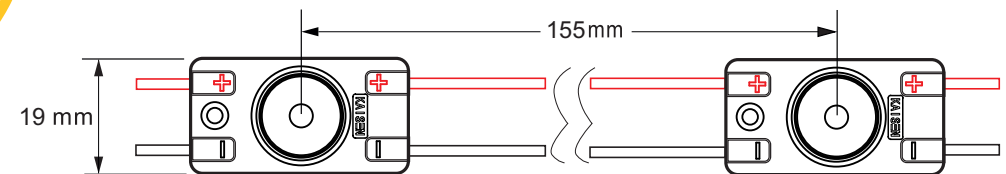

Light-emitting diode module Teleline Mini T1 24V

TECHNICAL INFORMATION

LED type	2835
Input	24V DC
Color temperature	6500 K
Beam angle	165°
Protection level	IP 67
Center-to-center distance	155 mm
Working temperature	-30°C + 50°C
Available colors	●
Power	0,5 W
Light output	55 lm

FOR LIGHT BOXES

DESIGNED FOR BACKLIGHT LIGHTBOXES

DEPTH 30-60 MM

BEST FOR 30-60MM DEEP LIGHTBOXES

RECOMMENDED DEPTH: C-C DISTANCE RATIO

0,5W

HIGH POWER FOR EXTRA BRIGHTNESS

IP 67

Beam angle is 165°

DIMENSIONS

CONNECTION

PACKAGING

Packing type	Chain	Package	Box
Quantity	20 pcs	200 pcs	1200 pcs
Weight	0,3 kg	3 kg	19,8 kg