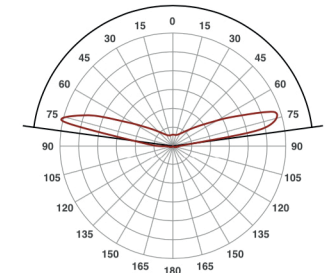

FOR LIGHT BOXES

DESIGNED FOR BACKLIGHT LIGHTBOXES

DEPTH 30-60 MM

BEST FOR 30-60MM DEEP LIGHTBOXES

RECOMMENDED DEPTH: C-C DISTANCE RATIO

0,5W

HIGH POWER FOR EXTRA BRIGHTNESS

IP 67

DUST AND WATER PROTECTED

55lm

HIGH BRIGHTNESS 170 LM PER MODULE

6500 K

6500K AND OTHER COLORS

7 YEARS WARRANTY

7 YEAR EXTENDED WARRANTY

LIGHT DISTRIBUTION GRAPH

Beam angle is 165°

DIMENSIONS

CONNECTION

PACKAGING

Packing type	Chain	Package	Box
Quantity	20 pcs	200 pcs	1200 pcs
Weight	0,3 kg	3 kg	19,8 kg