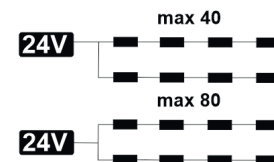

Light-emitting diode module Teleline Mini T1 24V

TECHNICAL INFORMATION

LED type	2835
Input	24V DC
Color temperature	6500 K
Beam angle	165°
Protection level	IP 67
Center-to-center distance	155 mm
Working temperature	-30°C + 50°C
Available colors	●
Power	0,5 W
Light output	55 lm

FOR LIGHT BOXES

DESIGNED FOR BACKLIGHT LIGHTBOXES

DEPTH 30-60 MM

BEST FOR 30-60MM DEEP LIGHTBOXES

RECOMMENDED DEPTH: C-C DISTANCE RATIO

0,5W

HIGH POWER FOR EXTRA BRIGHTNESS

IP 67

DUST AND WATER PROTECTED

55lm

HIGH BRIGHTNESS 170 LM PER MODULE

6500 K

6500K AND OTHER COLORS

7 YEARS WARRANTY

7 YEAR EXTENDED WARRANTY

LIGHT DISTRIBUTION GRAPH

Beam angle is 165°

DIMENSIONS

CONNECTION

PACKAGING

Packing type	Chain	Package	Box
Quantity	20 pcs	200 pcs	1200 pcs
Weight	0,3 kg	3 kg	19,8 kg