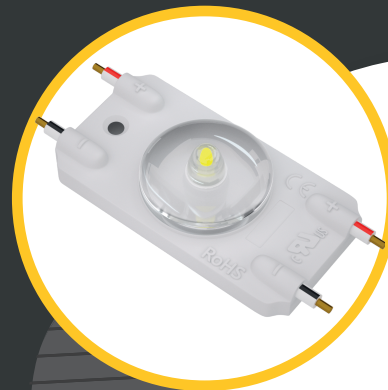

Light-emitting diode module Teleline Mini T1 24V

TECHNICAL INFORMATION

LED type	2835
Input	24V DC
Color temperature	6500 K
Beam angle	165°
Protection level	IP 67
Center-to-center distance	155 mm
Working temperature	-30°C + 50°C
Available colors	●
Power	0,5 W
Light output	55 lm

FOR LIGHT BOXES

DESIGNED FOR BACKLIGHT LIGHTBOXES

DEPTH 30-60 MM

BEST FOR 30-60MM DEEP LIGHTBOXES

RECOMMENDED DEPTH: C-C DISTANCE RATIO

0,5W

HIGH POWER FOR EXTRA BRIGHTNESS

IP 67

DUST AND WATER PROTECTED

55lm

HIGH BRIGHTNESS 170 LM PER MODULE

6500 K

6500K AND OTHER COLORS

7 YEARS WARRANTY

7 YEAR EXTENDED WARRANTY

LIGHT DISTRIBUTION GRAPH

Beam angle is 165°

DIMENSIONS

CONNECTION

PACKAGING

Packing type	Chain	Package	Box
Quantity	20 pcs	200 pcs	1200 pcs
Weight	0,3 kg	3 kg	19,8 kg