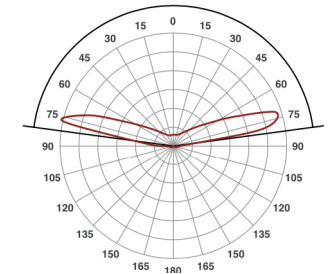

### TECHNICAL INFORMATION

LED type	2835
Input	24V DC
Color temperature	6500 K
Beam angle	175°
Protection level	IP 67
Center-to-center distance	580 mm
Working temperature	-30°C + 50°C
Available colors	●
Power	<b>7 W</b>
Light output	<b>811 lm</b>

### ILLUMINATION TABLE

Installation depth	Distance between centers	Quantity per 1 sq.m.	Power per 1 sq.m.
150 mm	500 mm	4 pcs	28 W
200 mm	500 mm	4 pcs	28 W
250 mm	500 mm	4 pcs	28 W
300 mm	500 mm	4 pcs	28 W

### LIGHT DISTRIBUTION GRAPH

Beam angle is 175°

### DIMENSIONS