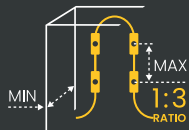

RECOMMENDED DEPTH:
C-C DISTANCE RATIO