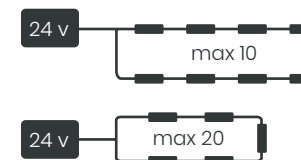

CONNECTION

PACKAGING

Packing type	Chain	Package	Box
Quantity	10 pcs	30 pcs	240 pcs
Weight	0,9 kg	2,7 kg	22,8 kg