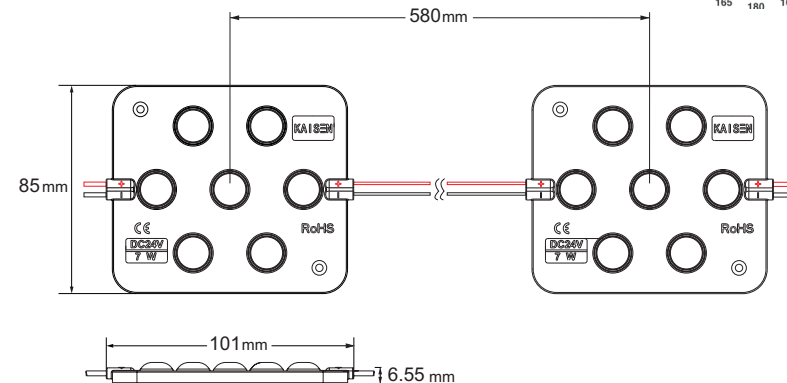

### TECHNICAL INFORMATION

LED type	2835
Input	24V DC
Color temperature	6500 K
Beam angle	175°
Protection level	IP 67
Center-to-center distance	580 mm
Working temperature	-30°C + 50°C
Available colors	●
Power	<b>7 W</b>
Light output	<b>811 lm</b>

### ILLUMINATION TABLE

Installation depth	Distance between centers	Quantity per 1 sq.m.	Power per 1 sq.m.
150 mm	500 mm	4 pcs	28 W
200 mm	500 mm	4 pcs	28 W
250 mm	500 mm	4 pcs	28 W
300 mm	500 mm	4 pcs	28 W

### LIGHT DISTRIBUTION GRAPH

Beam angle is 175°

### DIMENSIONS